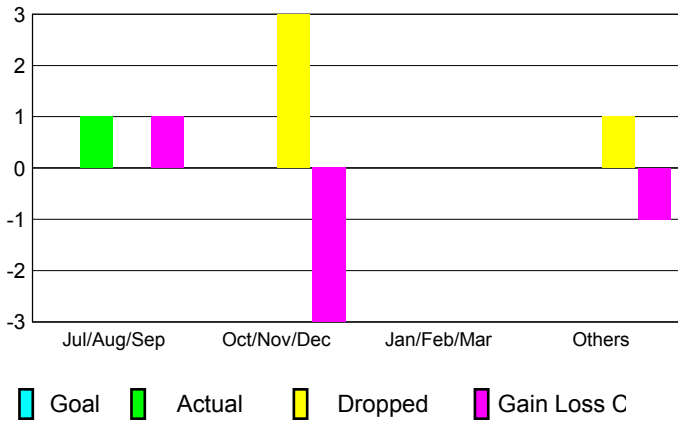

GMT: **NICOLAS JARA ORELLANA**

Location: **COLOMBIA**

GMT CA: **3**

CLUBS

| Month | New Club Goal | Actual New Clubs | Actual Dropped Clubs | Gain/Loss of Clubs |
|------------------|---------------|------------------|----------------------|--------------------|
| 2012-2013 | | | | |
| Jul/Aug/Sep | | 1 | 0 | 1 |
| Oct/Nov/Dec | | 0 | 3 | -3 |
| Jan/Feb/Mar | | 0 | 0 | 0 |
| Apr/May/Jun | | 0 | 1 | -1 |
| Totals | | 1 | 4 | -3 |

Club Results 2012-2013
Goal, New, Dropped, Gain/Loss

YTD Status Quo Clubs 2012-2013

Status Quo Clubs Compared to Status Quo Members

Club Gain/Loss 2012-2013

MEMBERSHIP

| Month | Net Memb Goal | Actual New Memb | Actual Dropped Memb | Gain/Loss of Memb |
|------------------|---------------|-----------------|---------------------|-------------------|
| 2012-2013 | | | | |
| Jul/Aug/Sep | | 76 | 27 | 49 |
| Oct/Nov/Dec | | 50 | 104 | -54 |
| Jan/Feb/Mar | | 1 | 33 | -32 |
| Apr/May/Jun | | 83 | 78 | 5 |
| Totals | | 210 | 242 | -32 |