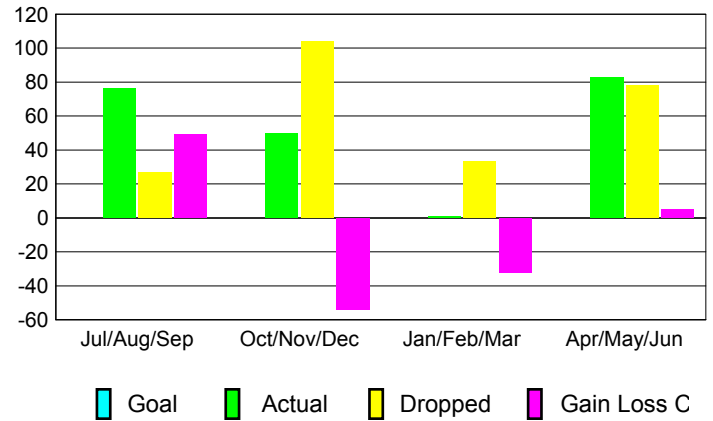

GMT: **NICOLAS JARA ORELLANA**

Location: **COLOMBIA**

GMT CA: **3**

CLUBS

| Month | New Club Goal | Actual New Clubs | Actual Dropped Clubs | Gain/Loss of Clubs |
|------------------|---------------|------------------|----------------------|--------------------|
| 2012-2013 | | | | |
| Jul/Aug/Sep | | 1 | 0 | 1 |
| Oct/Nov/Dec | | 0 | 3 | -3 |
| Jan/Feb/Mar | | 0 | 0 | 0 |
| Apr/May/Jun | | 0 | 1 | -1 |
| Totals | | 1 | 4 | -3 |

Club Results 2012-2013
Goal, New, Dropped, Gain/Loss

YTD Status Quo Clubs 2012-2013

Status Quo Clubs Compared to Status Quo Members

Club Gain/Loss 2012-2013

MEMBERSHIP

| Month | Net Memb Goal | Actual New Memb | Actual Dropped Memb | Gain/Loss of Memb |
|------------------|---------------|-----------------|---------------------|-------------------|
| 2012-2013 | | | | |
| Jul/Aug/Sep | | 76 | 27 | 49 |
| Oct/Nov/Dec | | 50 | 104 | -54 |
| Jan/Feb/Mar | | 1 | 33 | -32 |
| Apr/May/Jun | | 83 | 78 | 5 |
| Totals | | 210 | 242 | -32 |

Membership Results 2012-2013
Goal, New, Dropped, Gain/Loss

Gender Comparison 2012-2013

Membership Gain/Loss 2012-2013