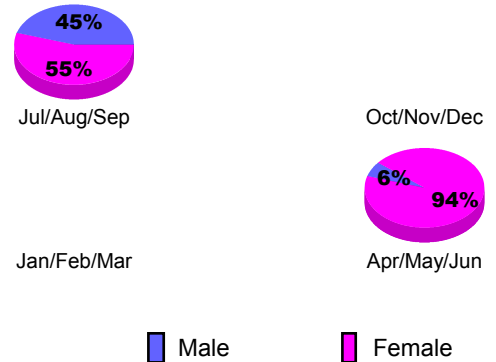

Club Results 2012-2013
Goal, New, Dropped, Gain/Loss

YTD Status Quo Clubs 2012-2013

Status Quo Clubs Compared to Status Quo Members

Club Gain/Loss 2012-2013

MEMBERSHIP

| Month | Net Memb Goal | Actual New Memb | Actual Dropped Memb | Gain/Loss of Memb |
|------------------|---------------|-----------------|---------------------|-------------------|
| 2012-2013 | | | | |
| Jul/Aug/Sep | | 76 | 27 | 49 |
| Oct/Nov/Dec | | 50 | 104 | -54 |
| Jan/Feb/Mar | | 1 | 33 | -32 |
| Apr/May/Jun | | 83 | 78 | 5 |
| Totals | | 210 | 242 | -32 |

Membership Results 2012-2013
Goal, New, Dropped, Gain/Loss

Gender Comparison 2012-2013

Membership Gain/Loss 2012-2013